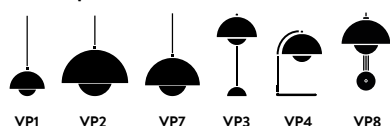

Related products