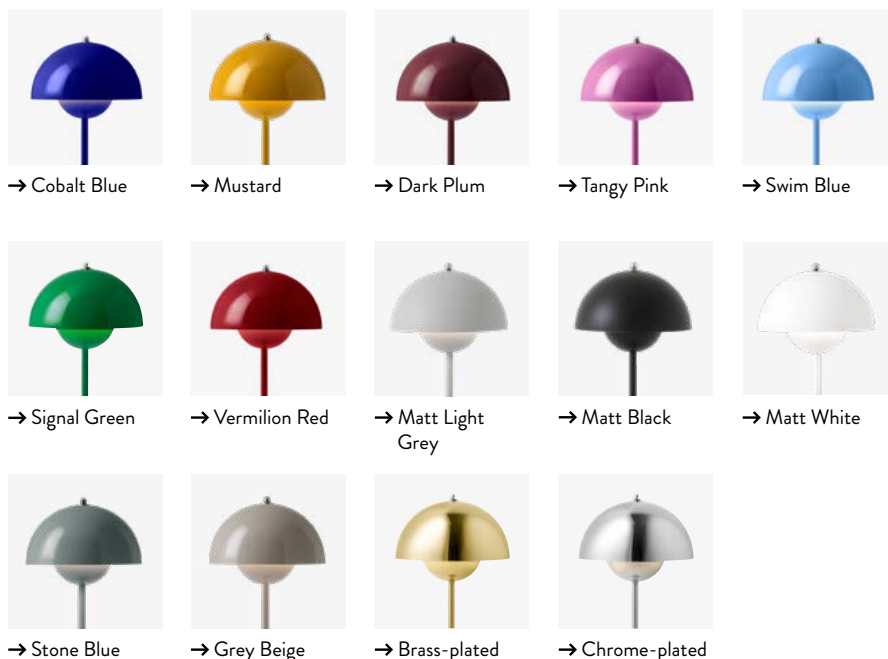

Dimensions
Ø: 16cm / 6.29in, H: 29.5cm / 11.6in

Packaging dimensions
H: 33cm / 13in, W: 19cm / 7.5in, D: 19cm / 7.5in

Colli quantity
1 pc

Weight
Product: 0.8 kg / Incl. packaging: 1.7 kg.

Technical specification
3 Watt LED board, dimmable
CRI: > 90, Colour temperature (Kelvin): 2700K
Light output: 104 lumen, Charging time: 8 hours
Operating time in highest light setting: 10 hours
Dimmability: 3 level touch dimmer 100% - 50% - 20 %, Battery: Replaceable (spare part)

Certifications
CE UKA III IP44

Magnetic charger
Cable (2m)
Charging tray with room for 12 lamps can be purchased at &Tradition.

Cleaning instructions
Wipe the surface of the lamp with a soft, damp sponge or cloth, and wipe immediately after with a dry cloth. Do not use any abrasive cleaning tools such as steel wool, scouring sponges or stiff brushes. Never use strong cleaning agents such as white spirit, turpentine, household glass cleaner or cellulose thinner.

→ **Stock item**
Cobalt Blue (RAL 5002), Swim Blue (PT 16-4132 TPG), Mustard (NCS S 3060-Y10R), Dark Plum (PT 19-1617 TPG), Grey Beige (NCS S 4005-Y20R), Tangy Pink (RAL 4003), Matt Black (RAL 9017), Matt Light Grey (PT 3U), Matt White (RAL 9003), Stone Blue (NCS S 6005-B80G), Vermilion Red (RAL3002), Signal Green (RAL6032), Brass-plated, Chrome-plated.
Due to variation in material, a slight tone difference may occur.

Related products

&Tradition®